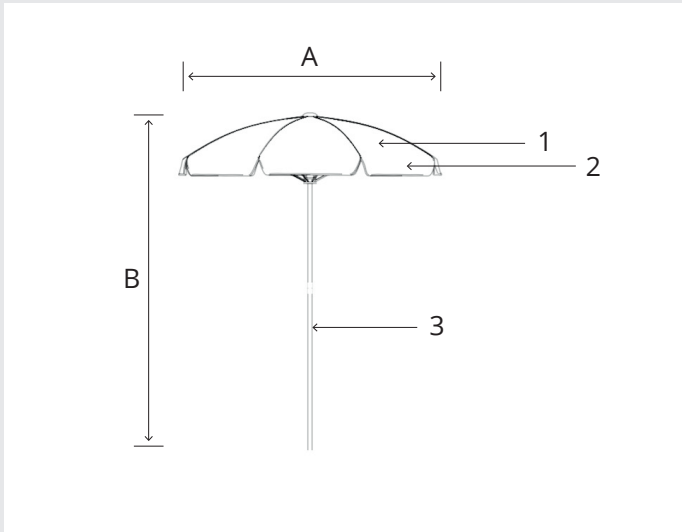

← **zurück zur Übersicht**
back to overview

Daten hochladen
file upload

Konorg Shop
Konorg shop

Produktabmessungen product dimensions

A > 870 mm
B > 2000 mm

1 > Schirmsegment - umbrella segment
2 > Schirmvolant - umbrella volant
3 > Schirmstange - umbrella rod